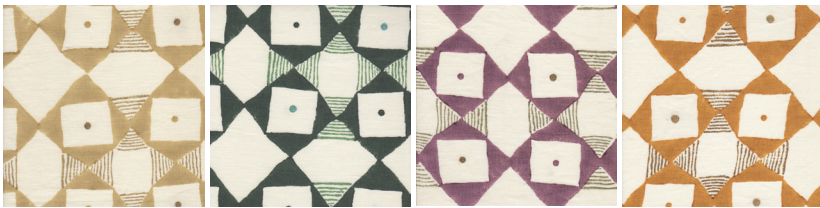

seemakrish

BROADWAY

SKU# 1501/B

Color: Metropolitan Gray

Content: 100% Linen

Width: 52.5" Cuttable

Repeat: 7.5" V, 7.5" H

Care: Dry Clean Only

Hand block printed and
embroidered in India.

Cobblestone

Liberty Blue

Grand Lilac

Dutch Gold